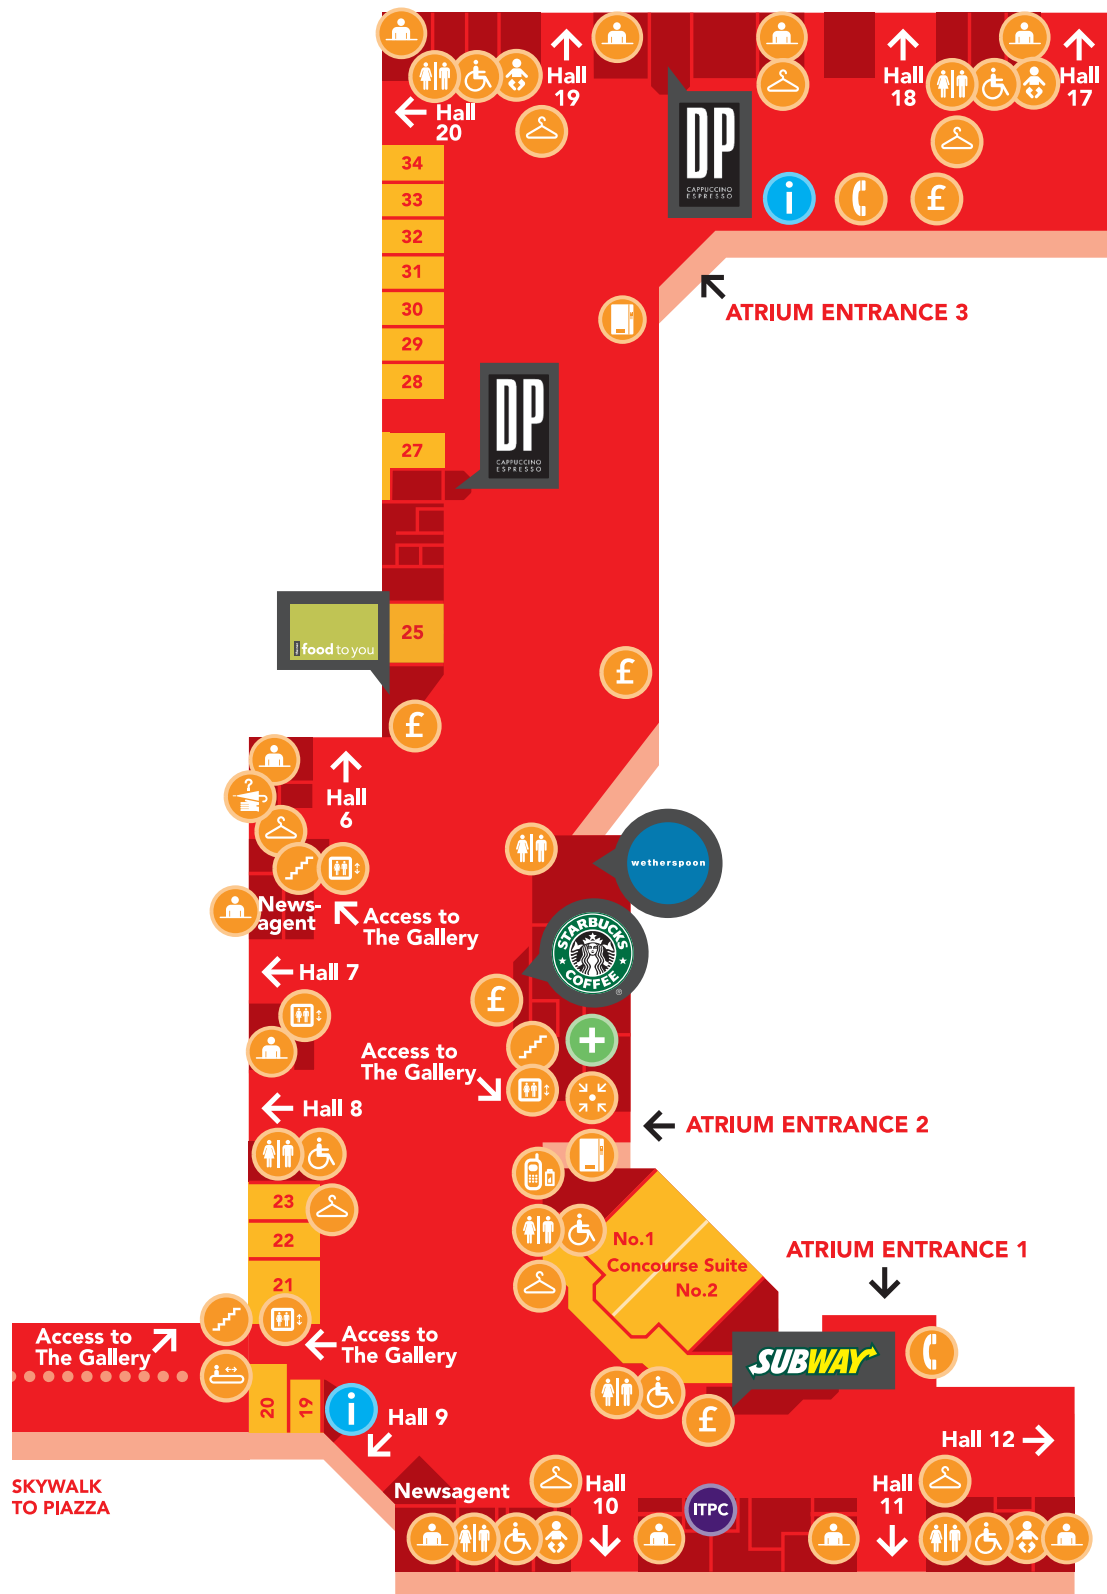

# ATRIUM

the nec  
birmingham

## KEY

- |                   |                                              |                    |                  |
|-------------------|----------------------------------------------|--------------------|------------------|
| Accessible Toilet | Information Point/ Visitor & Business Centre | Meeting Point      | Travelator       |
| Baby Change       | International Trade Promotion Centre         | Mobile Charging    | Vending Machines |
| Cash Machines     | Lift                                         | Organisers' Office |                  |
| Cloak Room        | Lost & Found                                 | Stairs             |                  |
| Conference Room   | Medical Centre                               | Telephone          |                  |
| Escalator         |                                              | Toilets            |                  |