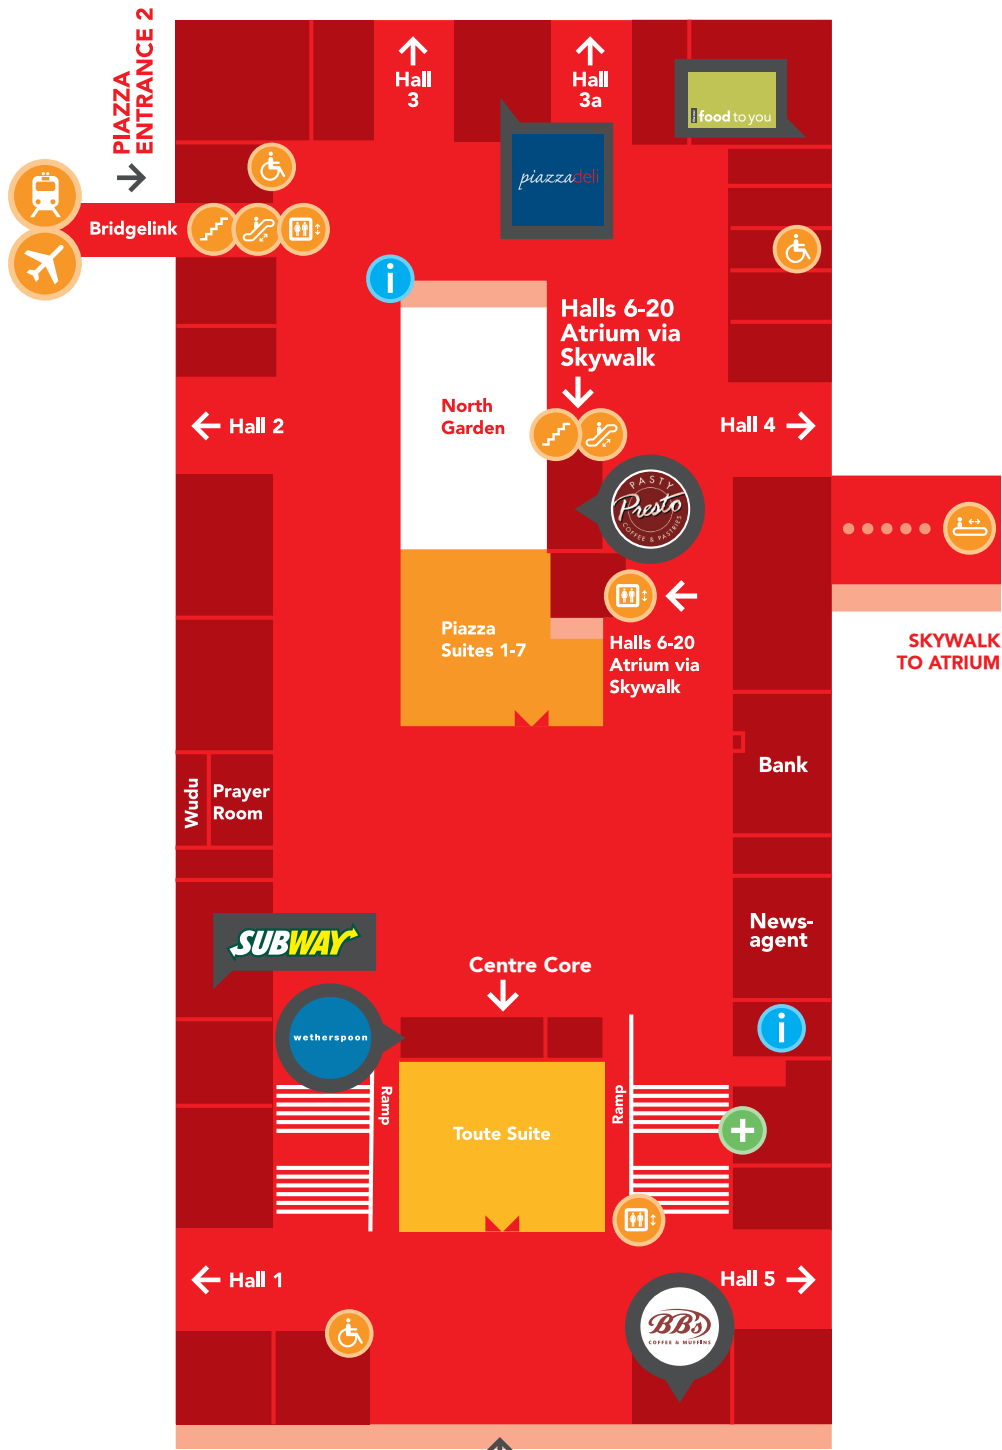

PIAZZA

DISABLED: ACCESSIBLE TOILETS & LIFT LOCATIONS

PIAZZA ENTRANCE 1

To and from Pavilion, LG Arena, Hilton Metropole Hotel, Crowne Plaza Hotel, Pendigo Lake, shuttle buses, car parks and taxis

KEY

-  Airport
-  Accessible Toilet
-  Lift
-  Escalator
-  Stairs
-  Travelator
-  Conference Room
-  Medical Centre
-  Information Point/
Visitor & Business Centre