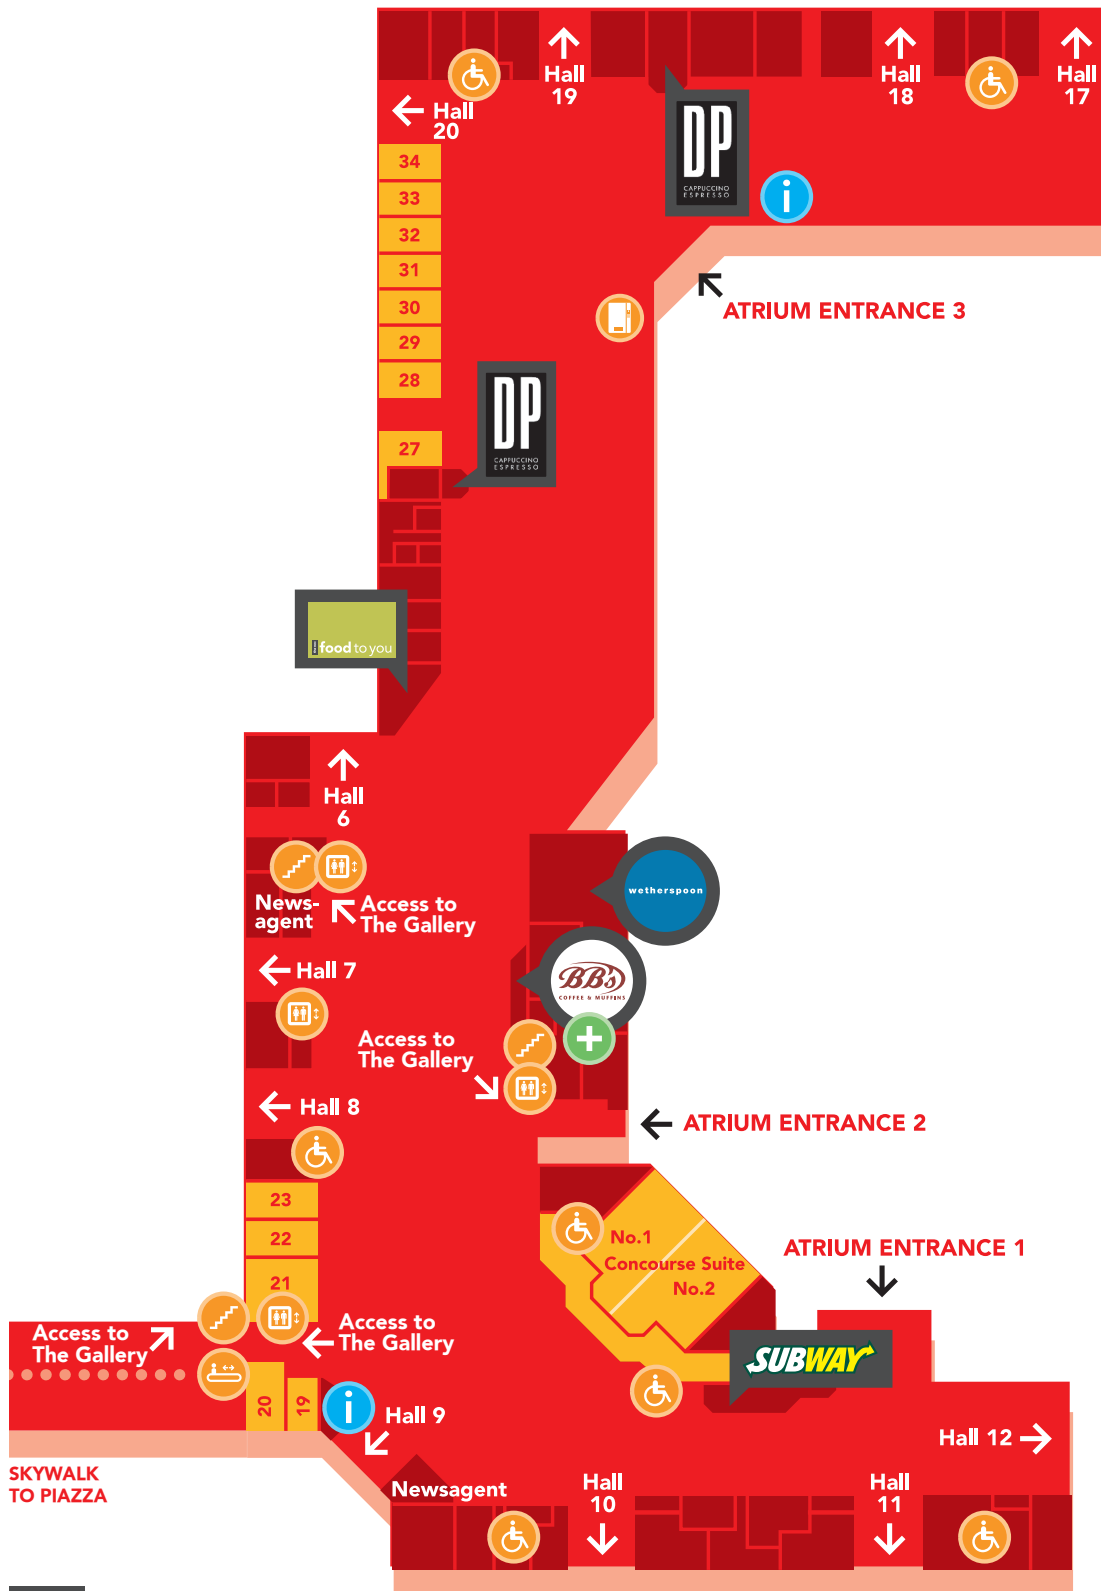

ATRIUM

DISABLED: ACCESSIBLE TOILETS & LIFT LOCATIONS

KEY

-  Accessible Toilet
-  Escalator
-  Lift
-  Stairs
-  Travelator
-  Conference Room
-  Information Point/ Visitor & Business Centre
-  Medical Centre
-  Wheelchair Accessible Photo Machine