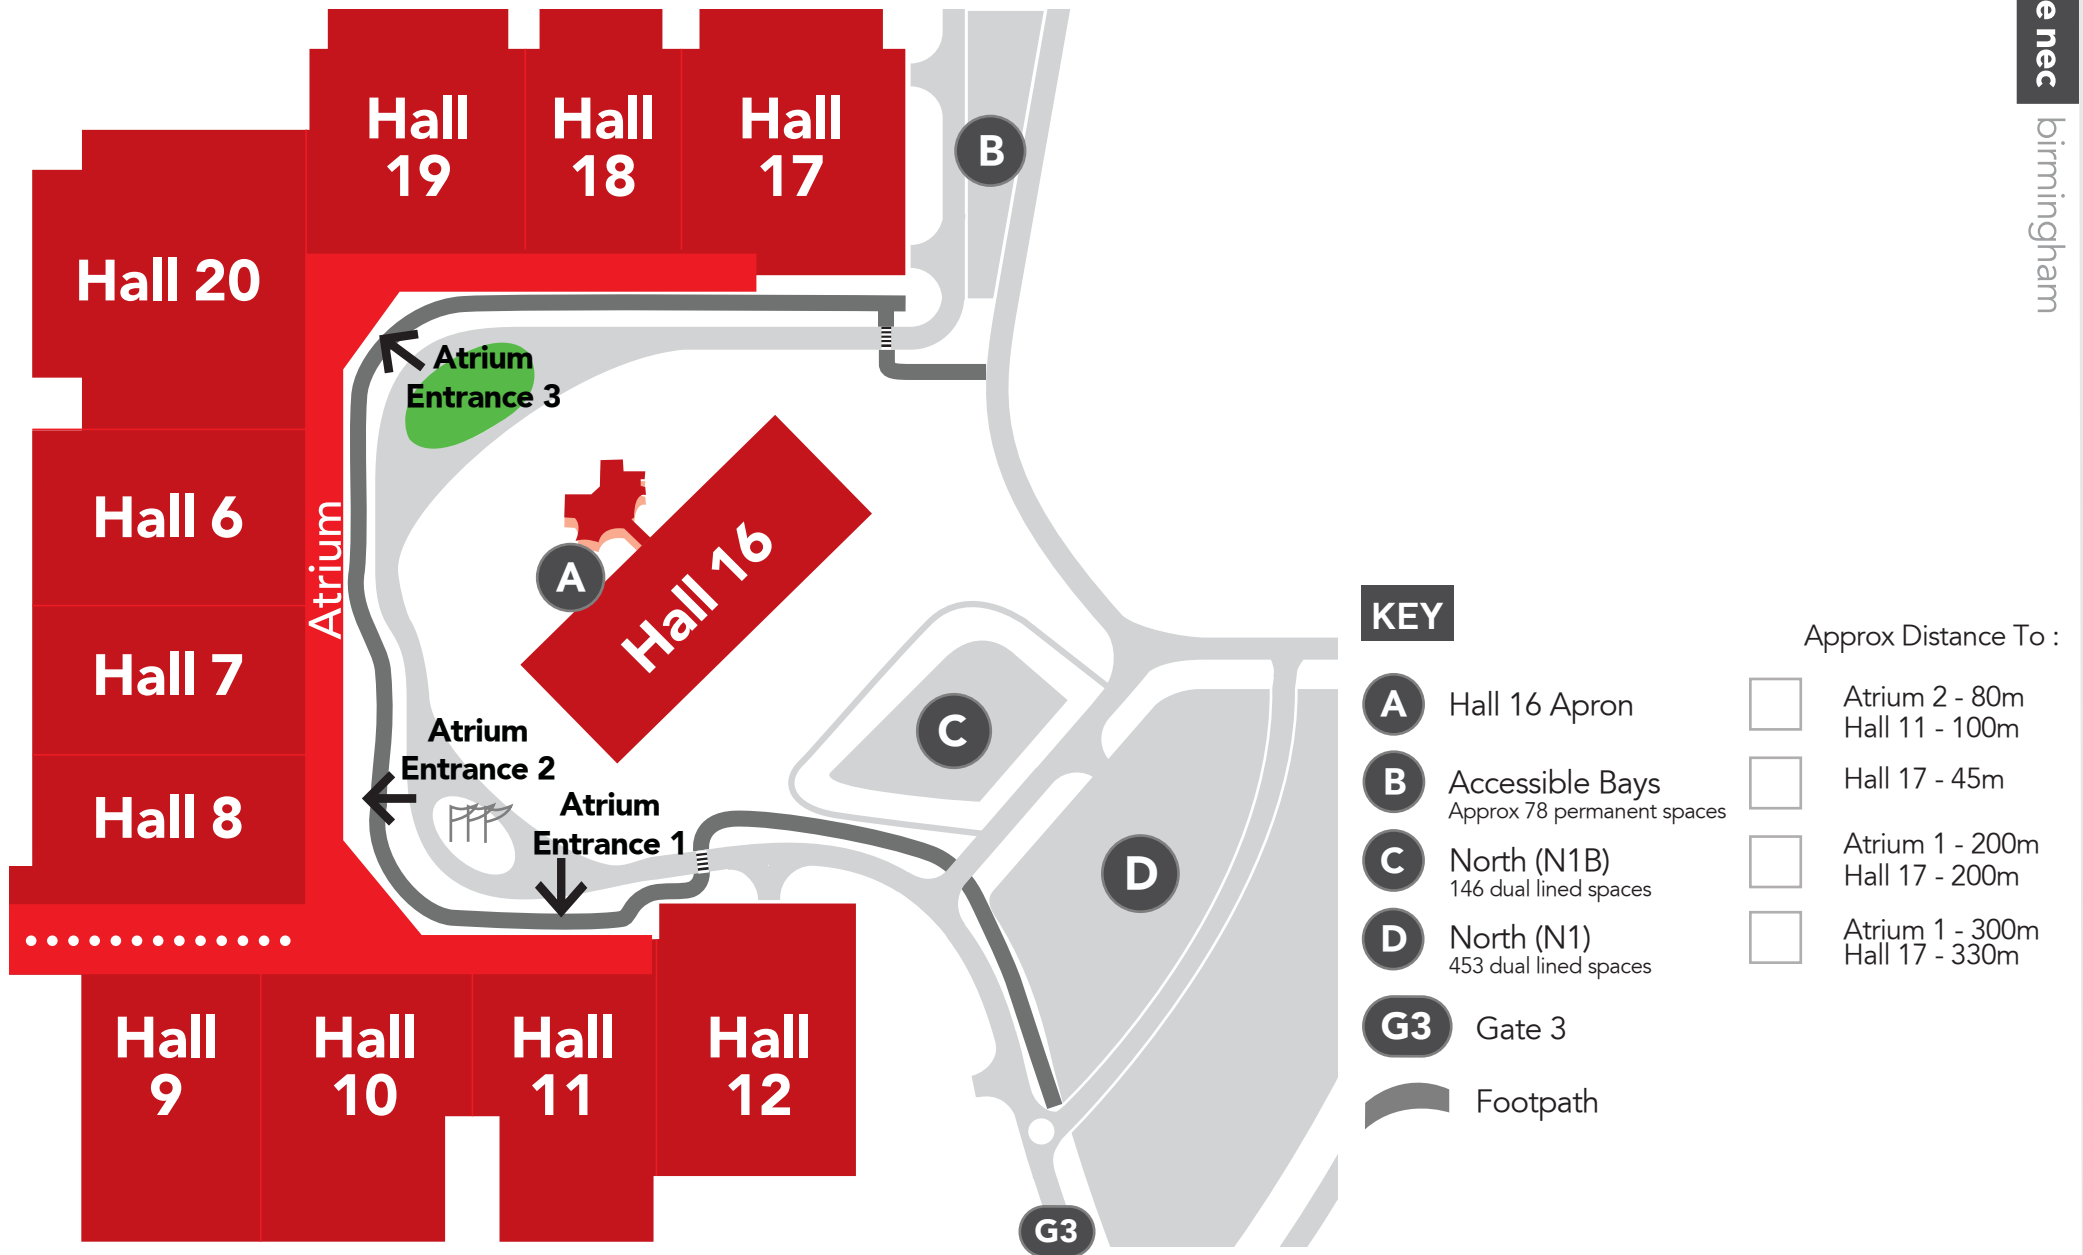

ATRIUM VISITOR PARKING

Please note all distances measured from centre of car parks to Atrium entrance. Potential parking areas and allocation is dependant on site activity.